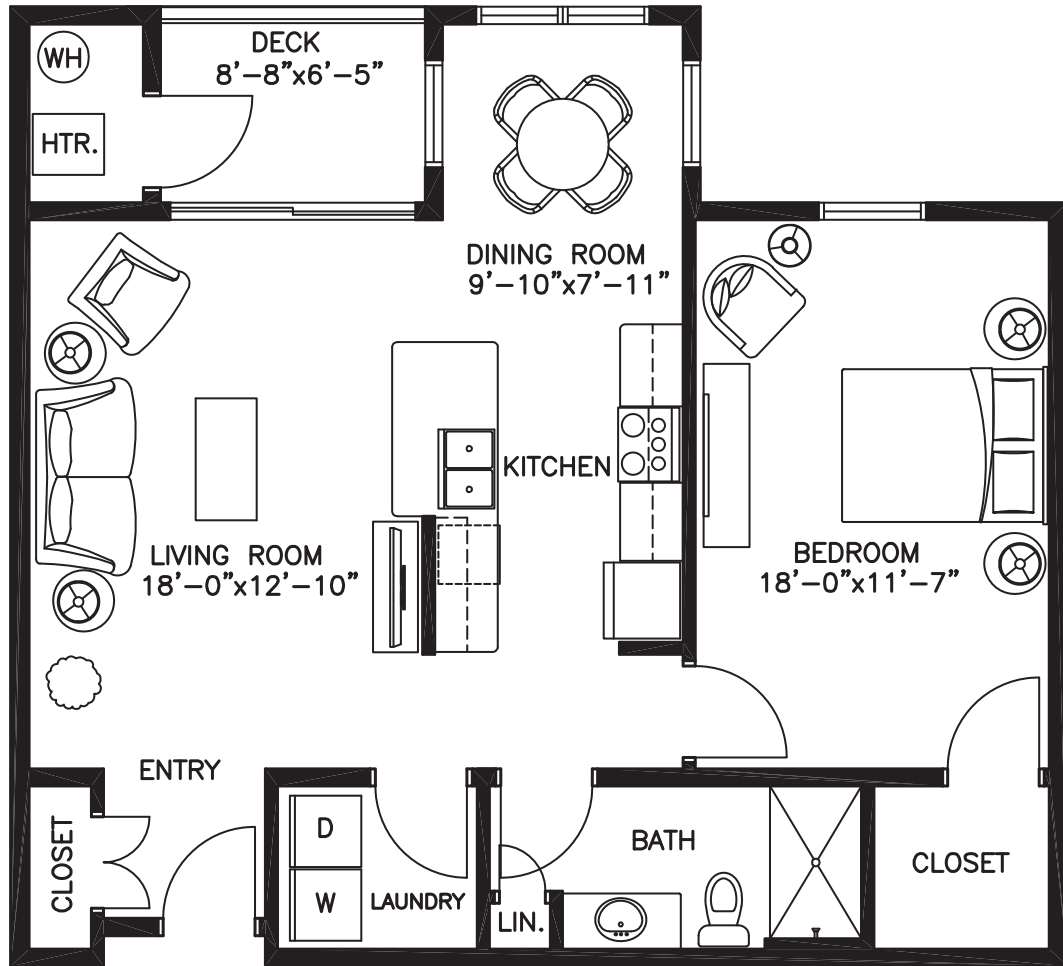

# KENSINGTON SENIOR LIVING

## STANDARD 1 BED/1 BATH

932 SQ. FT.

DECK AREA: 56 SQ. FT.